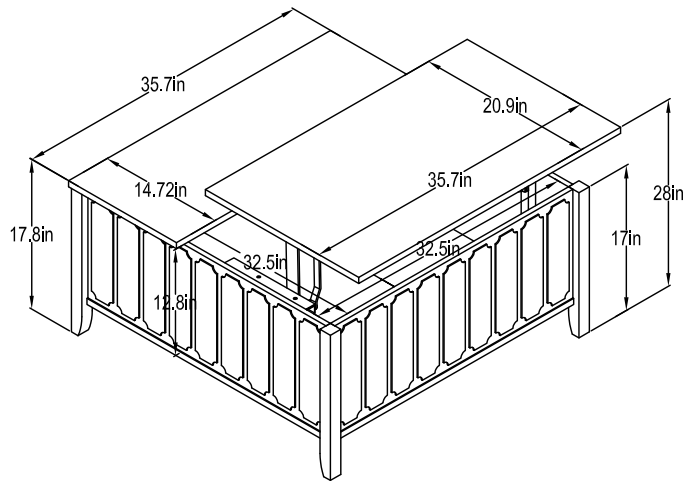

# 6747013(872)COM - 65" TV STAND

Wood Breakdown:  
MDF 100%, PB 0%.  
Total storage: 7.83 cubic feet

Overall Product Size:  
35.7" W x 35.7" D x 17.8" H  
90.7cm W x 90.7cm D x 45.2cm H

Maximum Weight Capacities  
Unit Weight: 90.7lbs. (41.22kg)