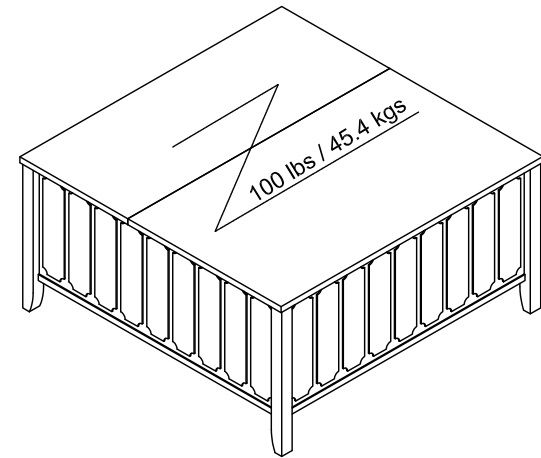

# 6747013(872)COM - 65" TV STAND

Wood Breakdown:  
MDF 100%, PB 0%.  
Total storage: 7.83 cubic feet

Overall Product Size:  
35.7" W x 35.7" D x 17.8" H  
90.7cm W x 90.7cm D x 45.2cm H

Maximum Weight Capacities  
Unit Weight: 90.7lbs. (41.22kg)