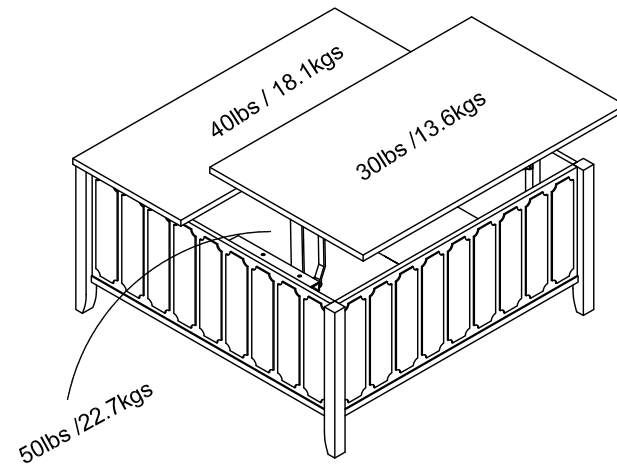

# 6747013(872)COM - 65" TV STAND

Wood Breakdown:  
MDF 100%, PB 0%.  
Total storage: 7.83 cubic feet

Overall Product Size:  
35.7" W x 35.7" D x 17.8" H  
90.7cm W x 90.7cm D x 45.2cm H

Maximum Weight Capacities  
Unit Weight: 90.7lbs. (41.22kg)