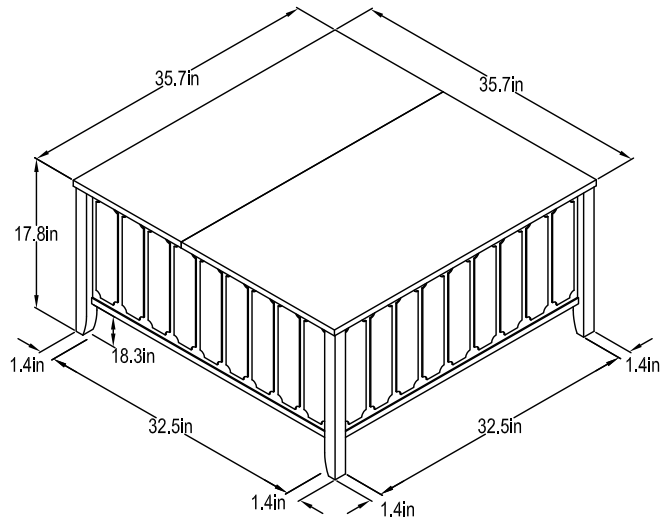

# 6747013(872)COM - 65" TV STAND

Wood Breakdown:  
MDF 100%, PB 0%.  
Total storage: 7.83 cubic feet

Overall Product Size:  
35.7" W x 35.7" D x 17.8" H  
90.7cm W x 90.7cm D x 45.2cm H

Maximum Weight Capacities  
Unit Weight: 90.7lbs. (41.22kg)